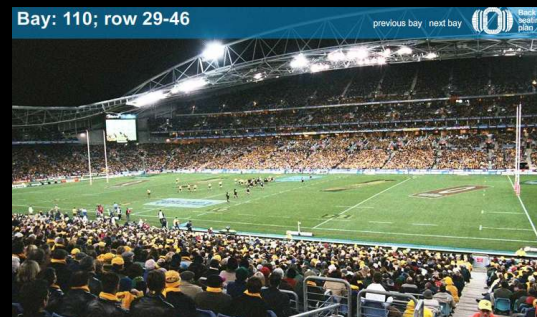

2011 NRL GRAND FINAL

SUNDAY 2ND OCTOBER

PREMIERSHIP PACKAGE

After a gruelling 26-round season & thrilling Finals Series, the NRL Grand Final features the best club sides. Played in front of a sold out ANZ Stadium, the much anticipated clash is guaranteed to provide a unique blend of excitement & entertainment befitting a season finale.

With sit down dining and event hospitality at Acer Arena coupled with Category 1 grandstand seating, corporate places must be secured early to ensure your attendance.

This package is complete with:

- Reserved match seating on Level 1 at ANZ Stadium (Bay 110)
- Pre match function at Acer Arena (adjacent to ANZ Stadium)
- Three course gourmet dining
- Private company table with company signage
- Master of ceremonies and celebrity guest speaker
- Sweepstake, trivia and prize draw competitions
- Official match program (one per guest)
- Post match drinks, canapés and match replay

THE PRICE PER PERSON ALL INCLUSIVE: \$795.00